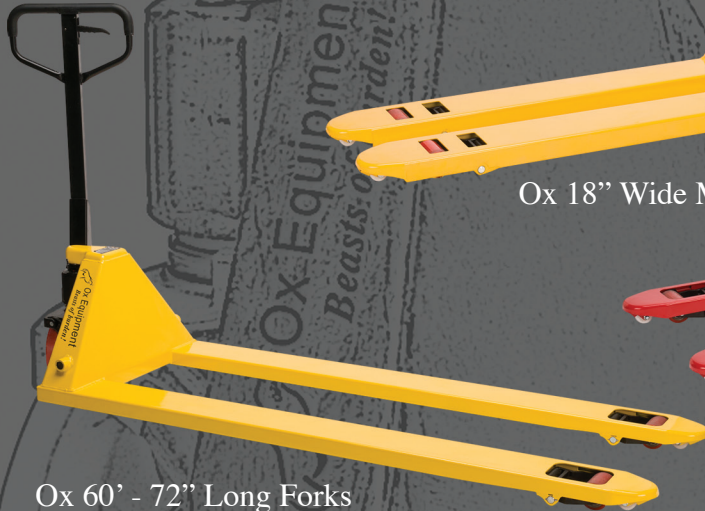

# Ox Equipment

*"Beasts of burden!"*

Ox Galvanized Models

Ox Stainless Steel Models

Ox 18" Wide Models

Ox (Red) 6,600 lbs Capacity

Ox 60" - 72" Long Forks

Ox 20" Wide Models

Ox 4 Way / Low Profile Models

Ox Scale Model

Ox Manual Skid Lifters

Ox Electric Skid Lifters

Model No.	Capacity	Width	Length	Fork Width	Weight
<b>Narrow &amp; Long Units</b>					
OXPT-1836-55	5500 lbs.	18"	36"	6.25"	137 lbs.
OXPT-1848-55	5500 lbs.	18"	48"	6.25"	150 lbs.
OXPT-2760-44	4400 lbs.	27"	60"	6.50"	204 lbs.
OXPT-2772-44	4400 lbs.	27"	72"	6.50"	245 lbs.
<b>4 Way &amp; Low Profile</b>					
OXM-2748-44	4400 lbs.	27"	48"	6.25"	175 lbs.
OXM-2148-44	4400 lbs.	21"	48"	6.25"	165 lbs.
OXU-2748-22	2200 lbs.	27"	48"	6.25"	275 lbs.
	2200 lbs.	21.4"	44"	6.25"	200 lbs.
OXFW-3348-44	4400 lbs.	33"	48"	6.25"	205 lbs.
<b>Specialty Units - Galvanized &amp; Stainless Steel</b>					
OXGL-2148-4 4 Galvanized	4400 lbs.	21"	48"	6.25"	200 lbs.
OXGL-2748-44 Galvanized	4400 lbs.	27"	48"	6.25"	200 lbs.
OXSS-2748-44 Stainless	4400 lbs.	27"	48"	6.25"	200 lbs.
<b>Scale Truck</b>					
OXSJ-2748-44	4400 lbs.	27"	48"	7.00"	400 lbs.
<b>Skid Lifters Manual &amp; Electric</b>					
OXESL-33 Electric	3300 lbs.	27"	48"	7.00"	440 lbs.
OXMSL-33 Manual	3300 lbs.	27"	48"	7.00"	440 lbs.
OXMSL-22 Manual	2200 lbs.	27"	48"	7.00"	299 lbs.
Specifications are subject to changes without notice for product improvements.					