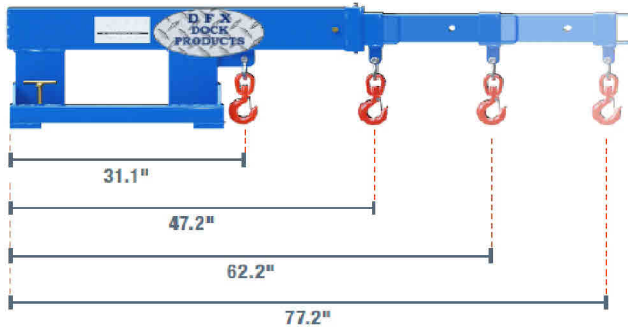

ELEVATED LIFT JIBS

Exclusively in Support of Dealers

ELEVATED FORKLIFT LIFT-JIB MAXIMUM LOAD OF 5,511 LBS

CHARACTERISTICS

- Hook up and transport heavy loads easily from above.
- Turn your truck into a mobile crane in no time at all.
- The crane arm can be extended in 4 positions.
- Secured with 2 screw clamps.

Type	Unit	Value
Brand		DFX DP
Color		Blue
Surface		Painted
Length	"	53.1
Width	"	17.3
Height	"	16.9
Weight	lbs	200.6
Max. Load	lbs	5,511.56
Size of Fork	"	7.3 x 2.6
Openings		7.3 x 2.6

Safe working load per position				
Extension	31.1"	47.2"	62.2"	77.2"
Max. Working Load	5,511.56 lbs	2,645.55 lbs	1,984.16 lbs	1,653.47 lbs