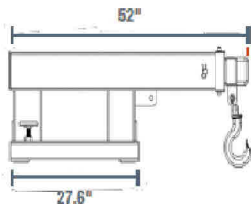

ELEVATED LIFT JIBS

Exclusively in Support of Dealers

ELEVATED FORKLIFT LIFT-JIB MAXIMUM LOAD OF 5,511 LBS

CHARACTERISTICS

- Hook up and transport heavy loads easily from above.
- Turn your truck into a mobile crane in no time at all.
- The crane arm can be extended in 4 positions.
- Secured with 2 screw clamps.

Type	Unit	Value
Brand		DFX DP
Color		Blue
Surface		Painted
Length	"	53.1
Width	"	17.3
Height	"	16.9
Weight	lbs	200.6
Max. Load	lbs	5,511.56
Size of Fork	"	7.3 x 2.6
Openings		7.3 x 2.6

Safe working load per position				
Extension	31.1"	47.2"	62.2"	77.2"
Max. Working Load	5,511.56 lbs	2,645.55 lbs	1,984.16 lbs	1,653.47 lbs