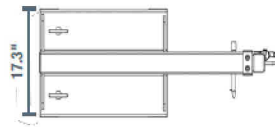

ELEVATED LIFT JIBS

Exclusively in Support of Dealers

ELEVATED FORKLIFT LIFT-JIB MAXIMUM LOAD OF 5,511 LBS

CHARACTERISTICS

- Hook up and transport heavy loads easily from above.
- Turn your truck into a mobile crane in no time at all.
- The crane arm can be extended in 4 positions.
- Secured with 2 screw clamps.

Type	Unit	Value
Brand		DFX DP
Color		Blue
Surface		Painted
Length	"	53.1
Width	"	17.3
Height	"	16.9
Weight	lbs	200.6
Max. Load	lbs	5,511.56
Size of Fork	"	7.3 x 2.6
Openings		7.3 x 2.6

Safe working load per position				
Extension	31.1"	47.2"	62.2"	77.2"
Max. Working Load	5,511.56 lbs	2,645.55 lbs	1,984.16 lbs	1,653.47 lbs