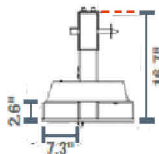

ELEVATED LIFT JIBS

Exclusively in Support of Dealers

ELEVATED FORKLIFT LIFT-JIB MAXIMUM LOAD OF 5,511 LBS

CHARACTERISTICS

- Hook up and transport heavy loads easily from above.
- Turn your truck into a mobile crane in no time at all.
- The crane arm can be extended in 4 positions.
- Secured with 2 screw clamps.

Type	Unit	Value
Brand		DFX DP
Color		Blue
Surface		Painted
Length	"	53.1
Width	"	17.3
Height	"	16.9
Weight	lbs	200.6
Max. Load	lbs	5,511.56
Size of Fork	"	7.3 x 2.6
Openings		7.3 x 2.6

Safe working load per position				
Extension	31.1"	47.2"	62.2"	77.2"
Max. Working Load	5,511.56 lbs	2,645.55 lbs	1,984.16 lbs	1,653.47 lbs